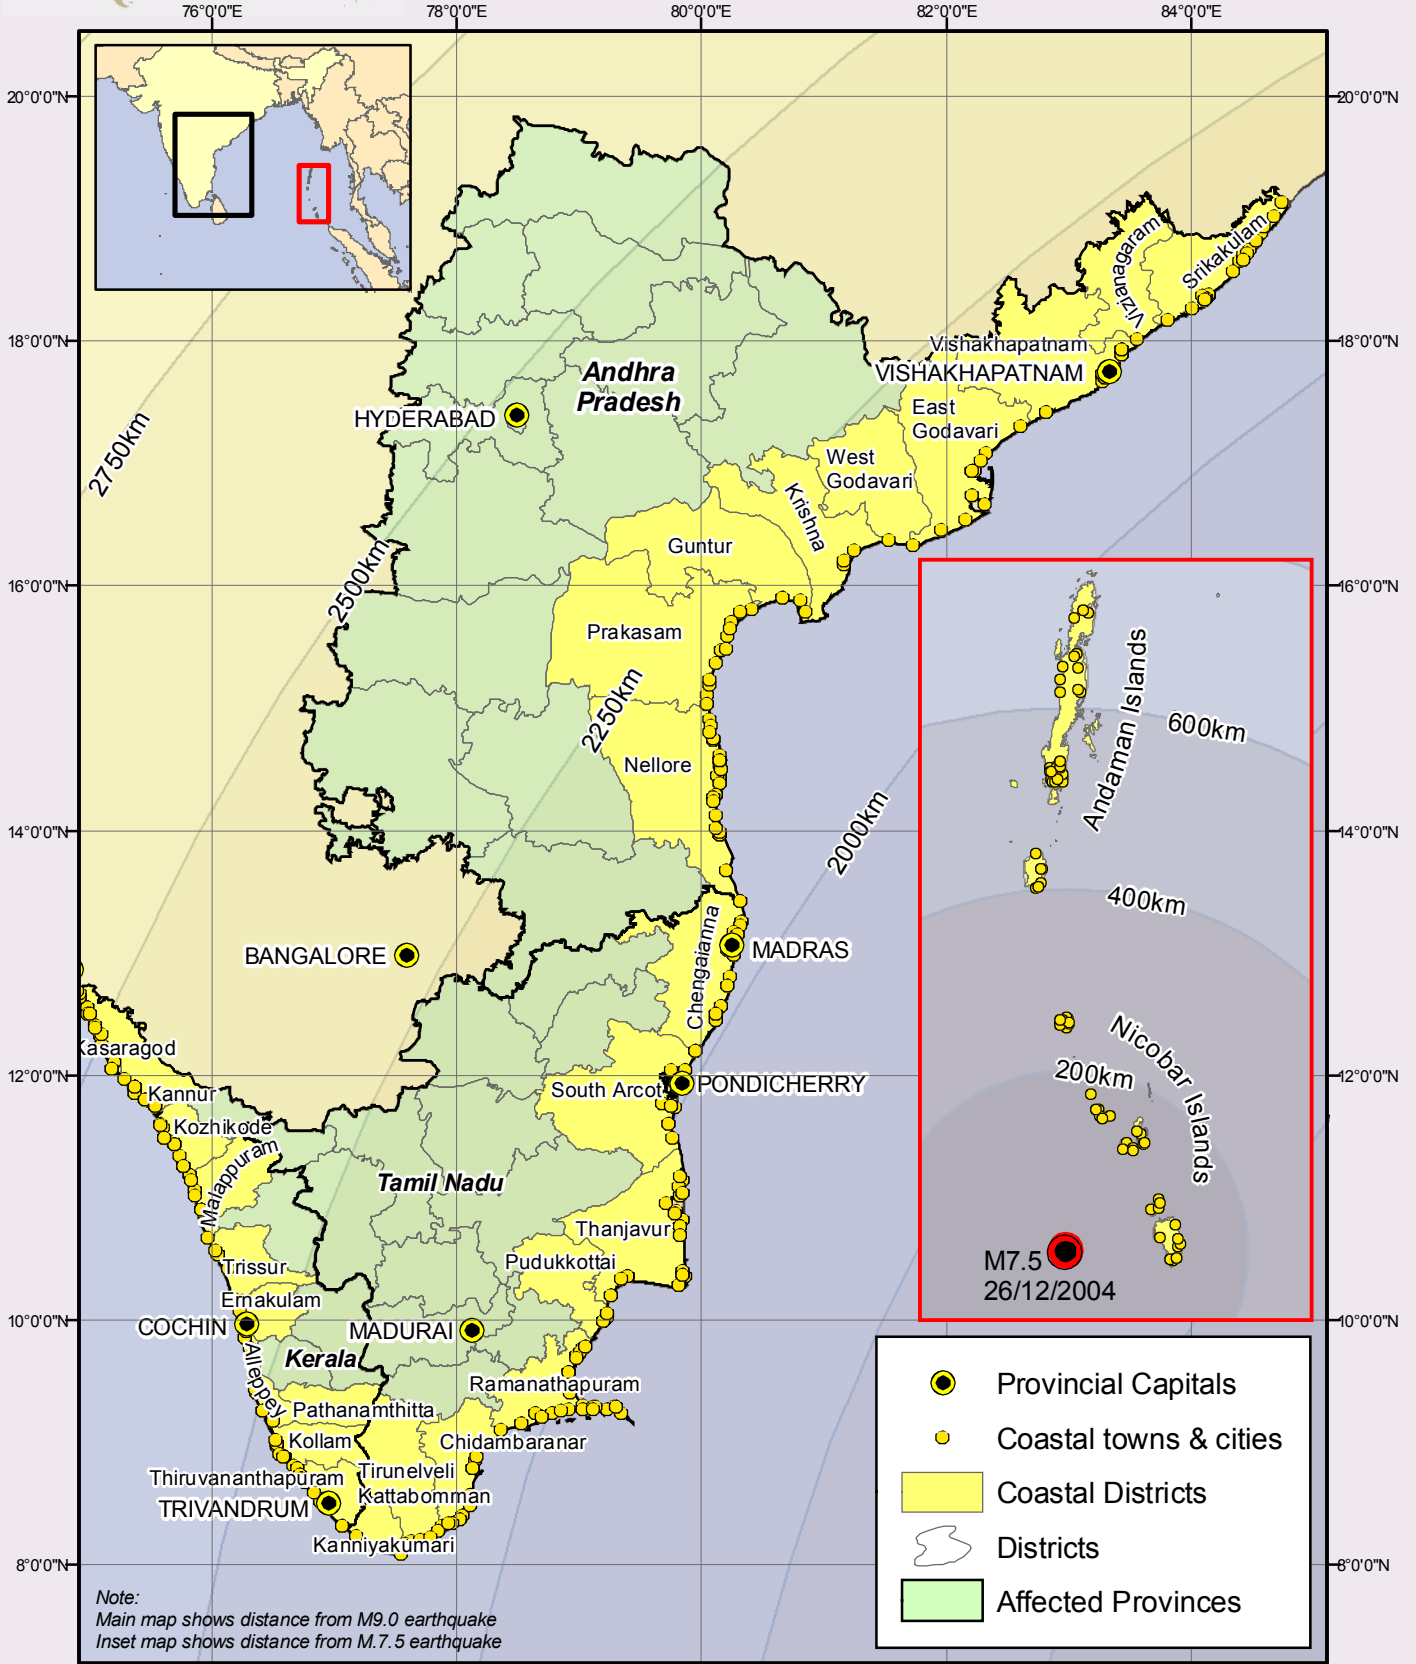

# INDIA DISTRICTS AFFECTED BY EARTHQUAKE & TSUNAMI

UN OCHA  
Map Centre  
ReliefWeb

Note:  
Main map shows distance from M9.0 earthquake  
Inset map shows distance from M7.5 earthquake