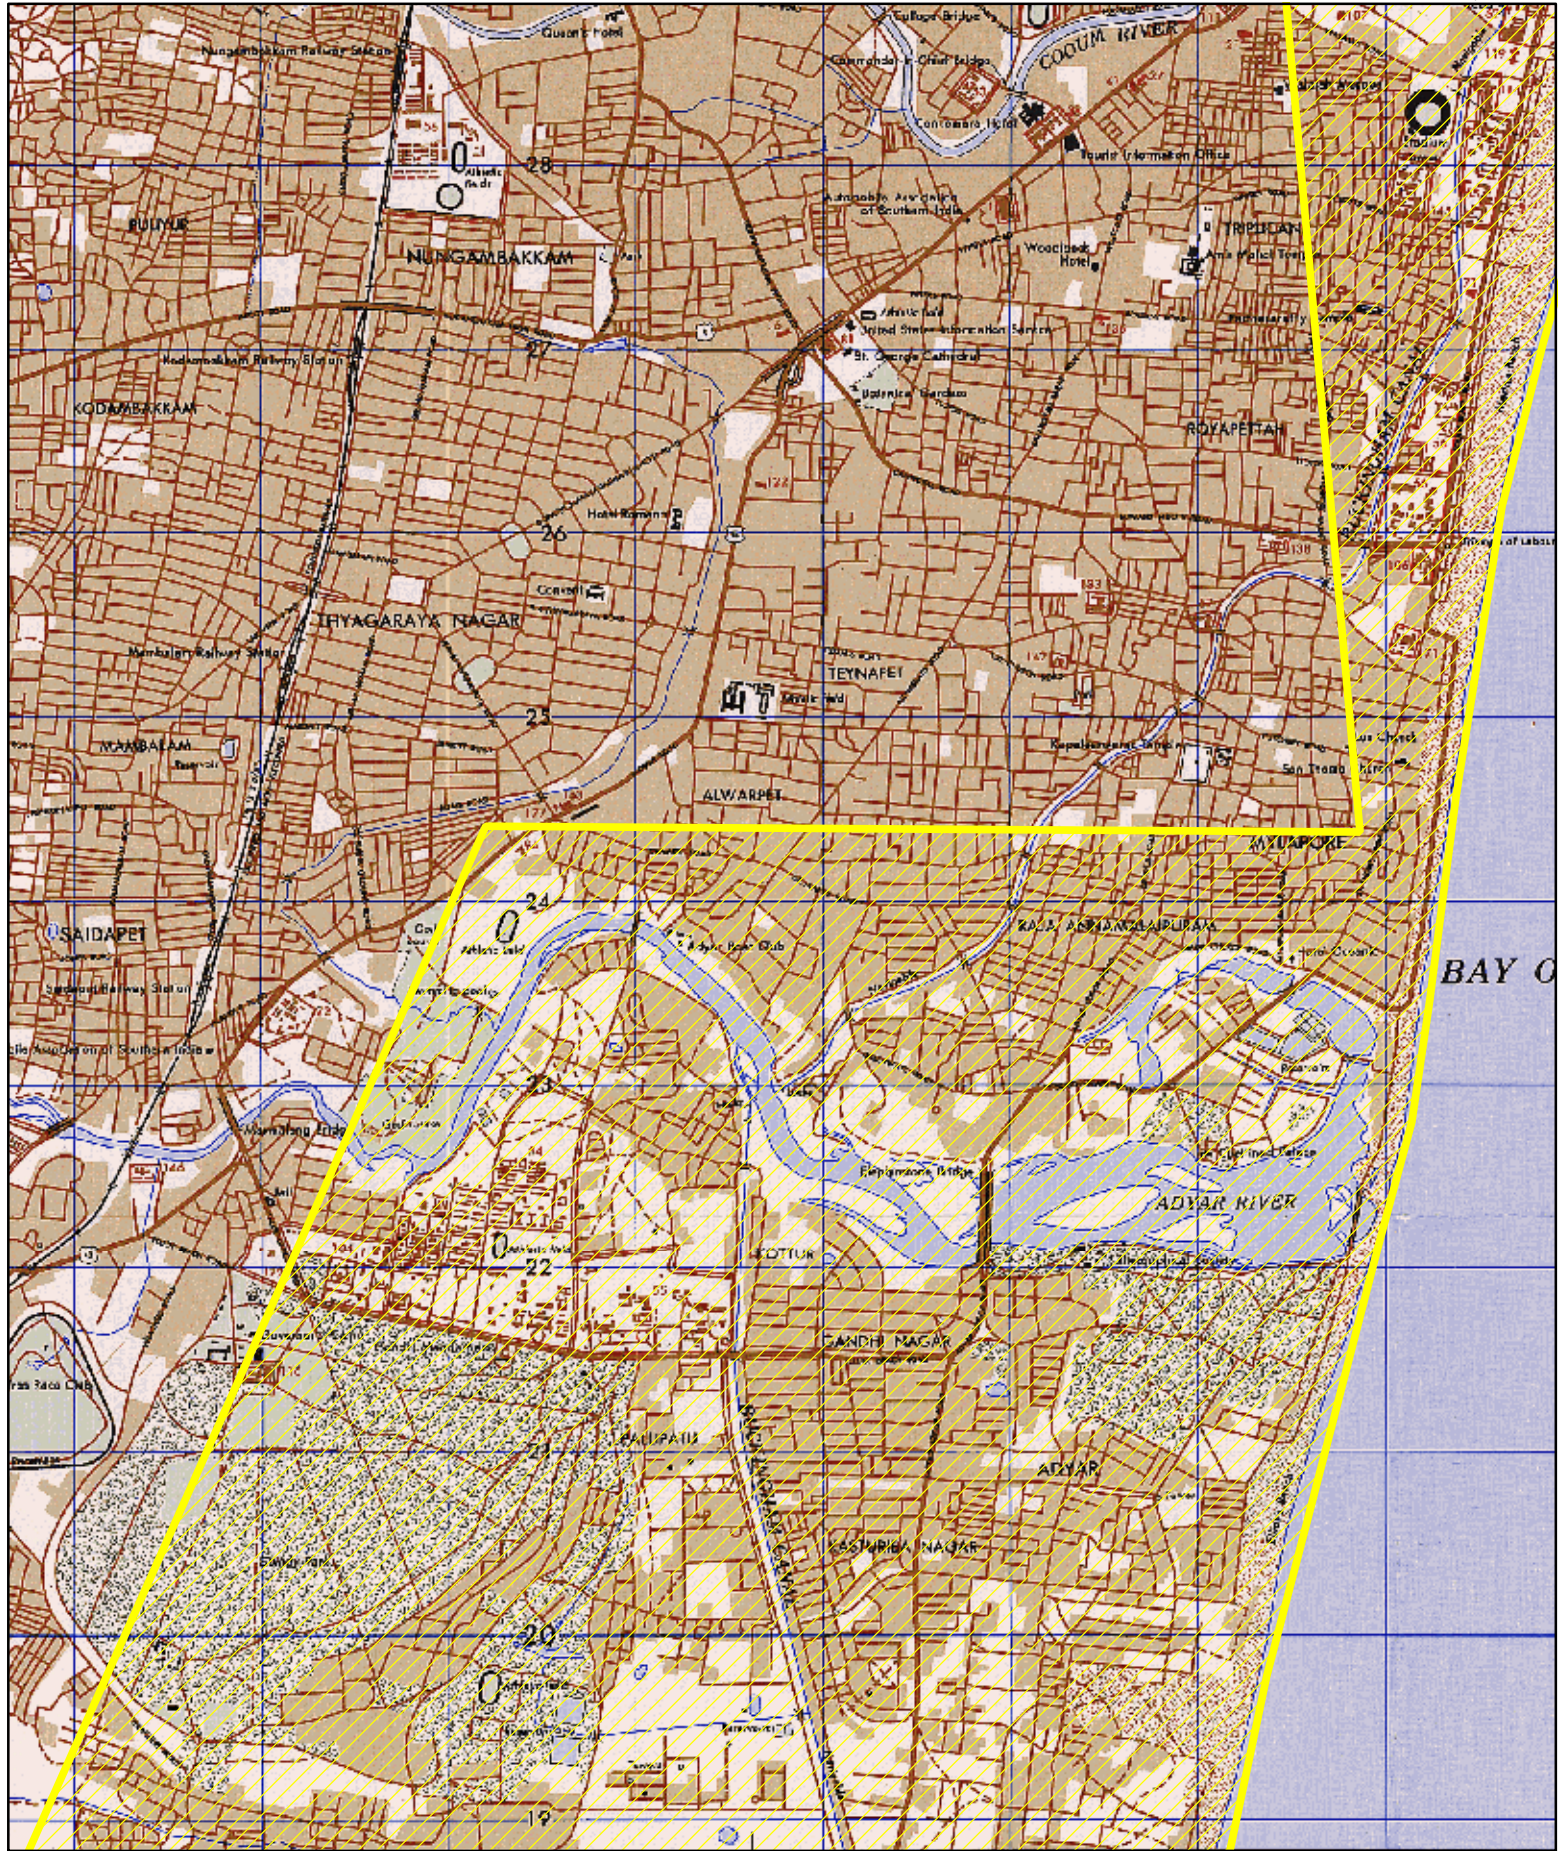

# Tsunami Damage Southern Chennai, India

December 28, 2004

 Damage Extent