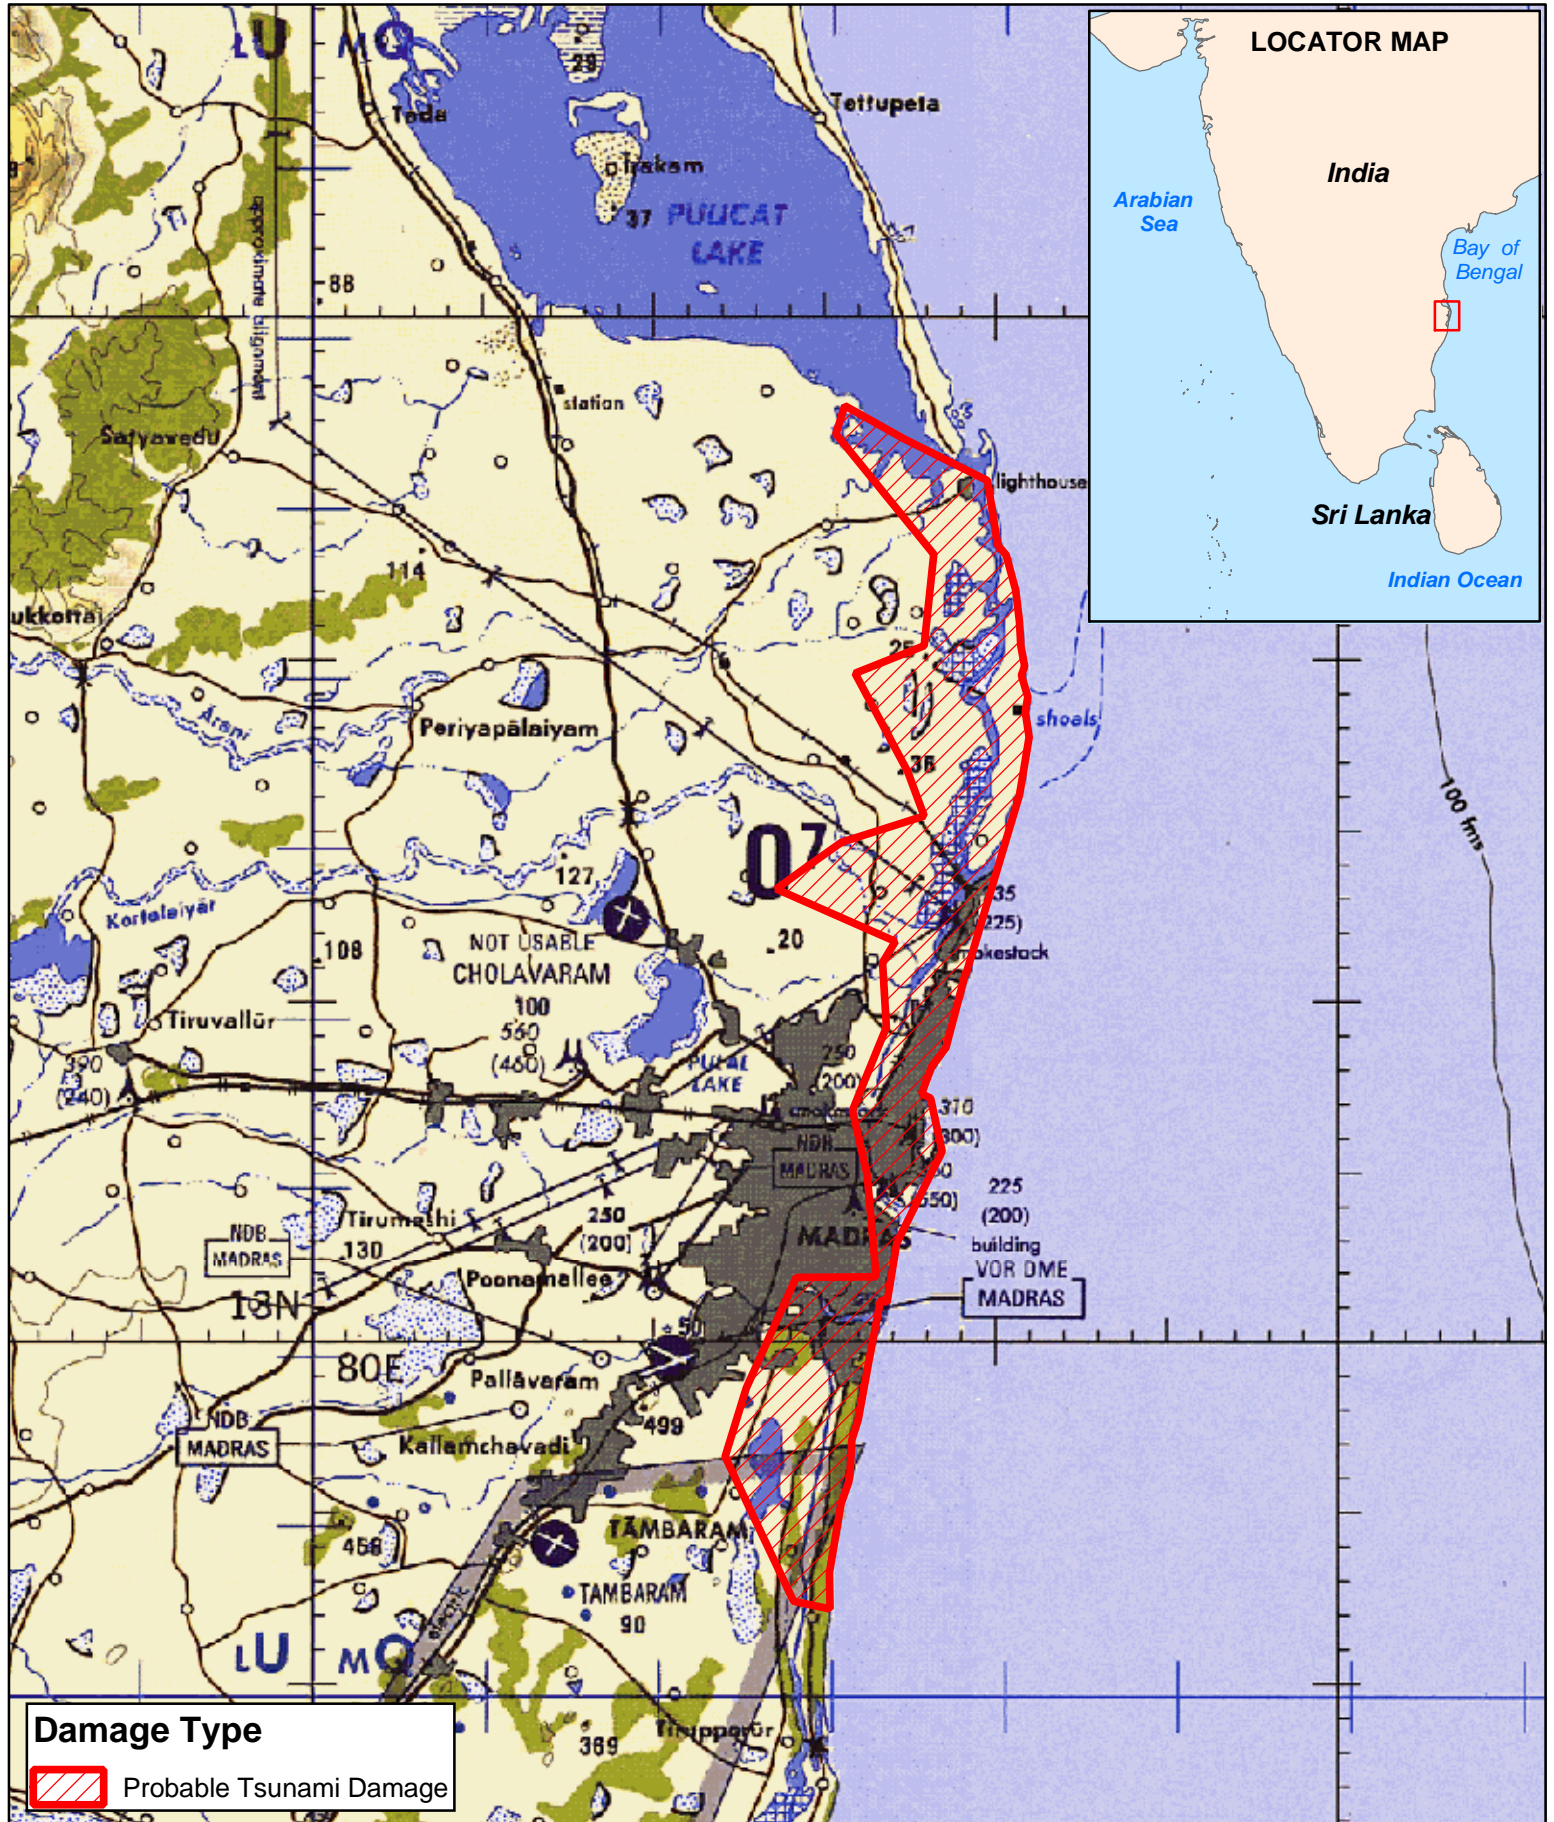

Tsunami Damage Chennai, India

December 28, 2004

Sources: ESRI Vector Data
Projection: Geographic
Datum: NAD 27