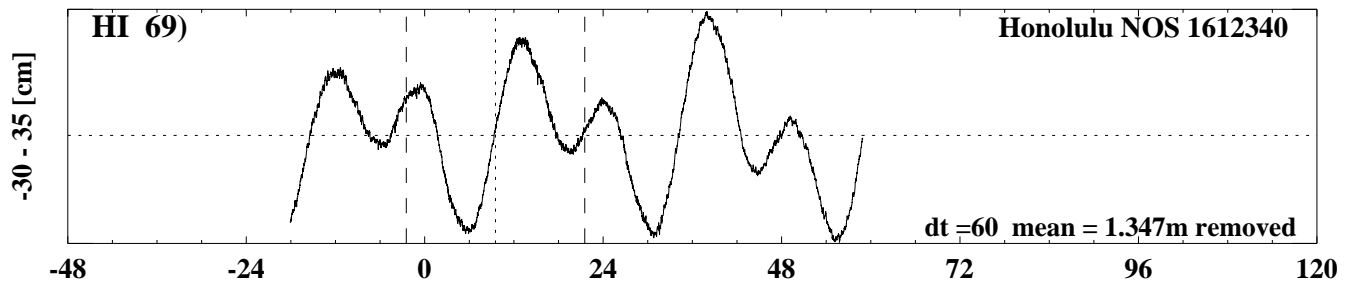

17 July 1998 Papua New Guinea Tsunami

17 July 1998 Papua New Guinea Tsunami

hours from main shock(11:27 UTC)

17 July 1998 Papua New Guinea Tsunami

17 July 1998 Papua New Guinea Tsunami