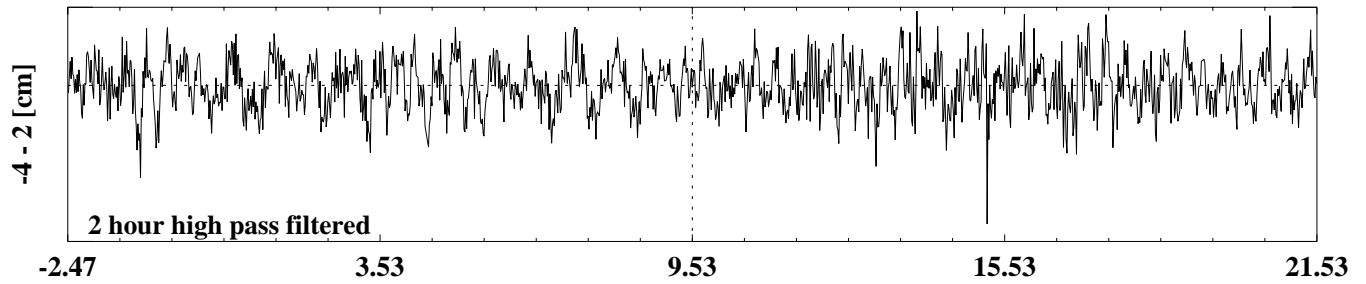

17 July 1998 Papua New Guinea Tsunami

17 July 1998 Papua New Guinea Tsunami

hours from main shock(11:27 UTC)

17 July 1998 Papua New Guinea Tsunami

17 July 1998 Papua New Guinea Tsunami