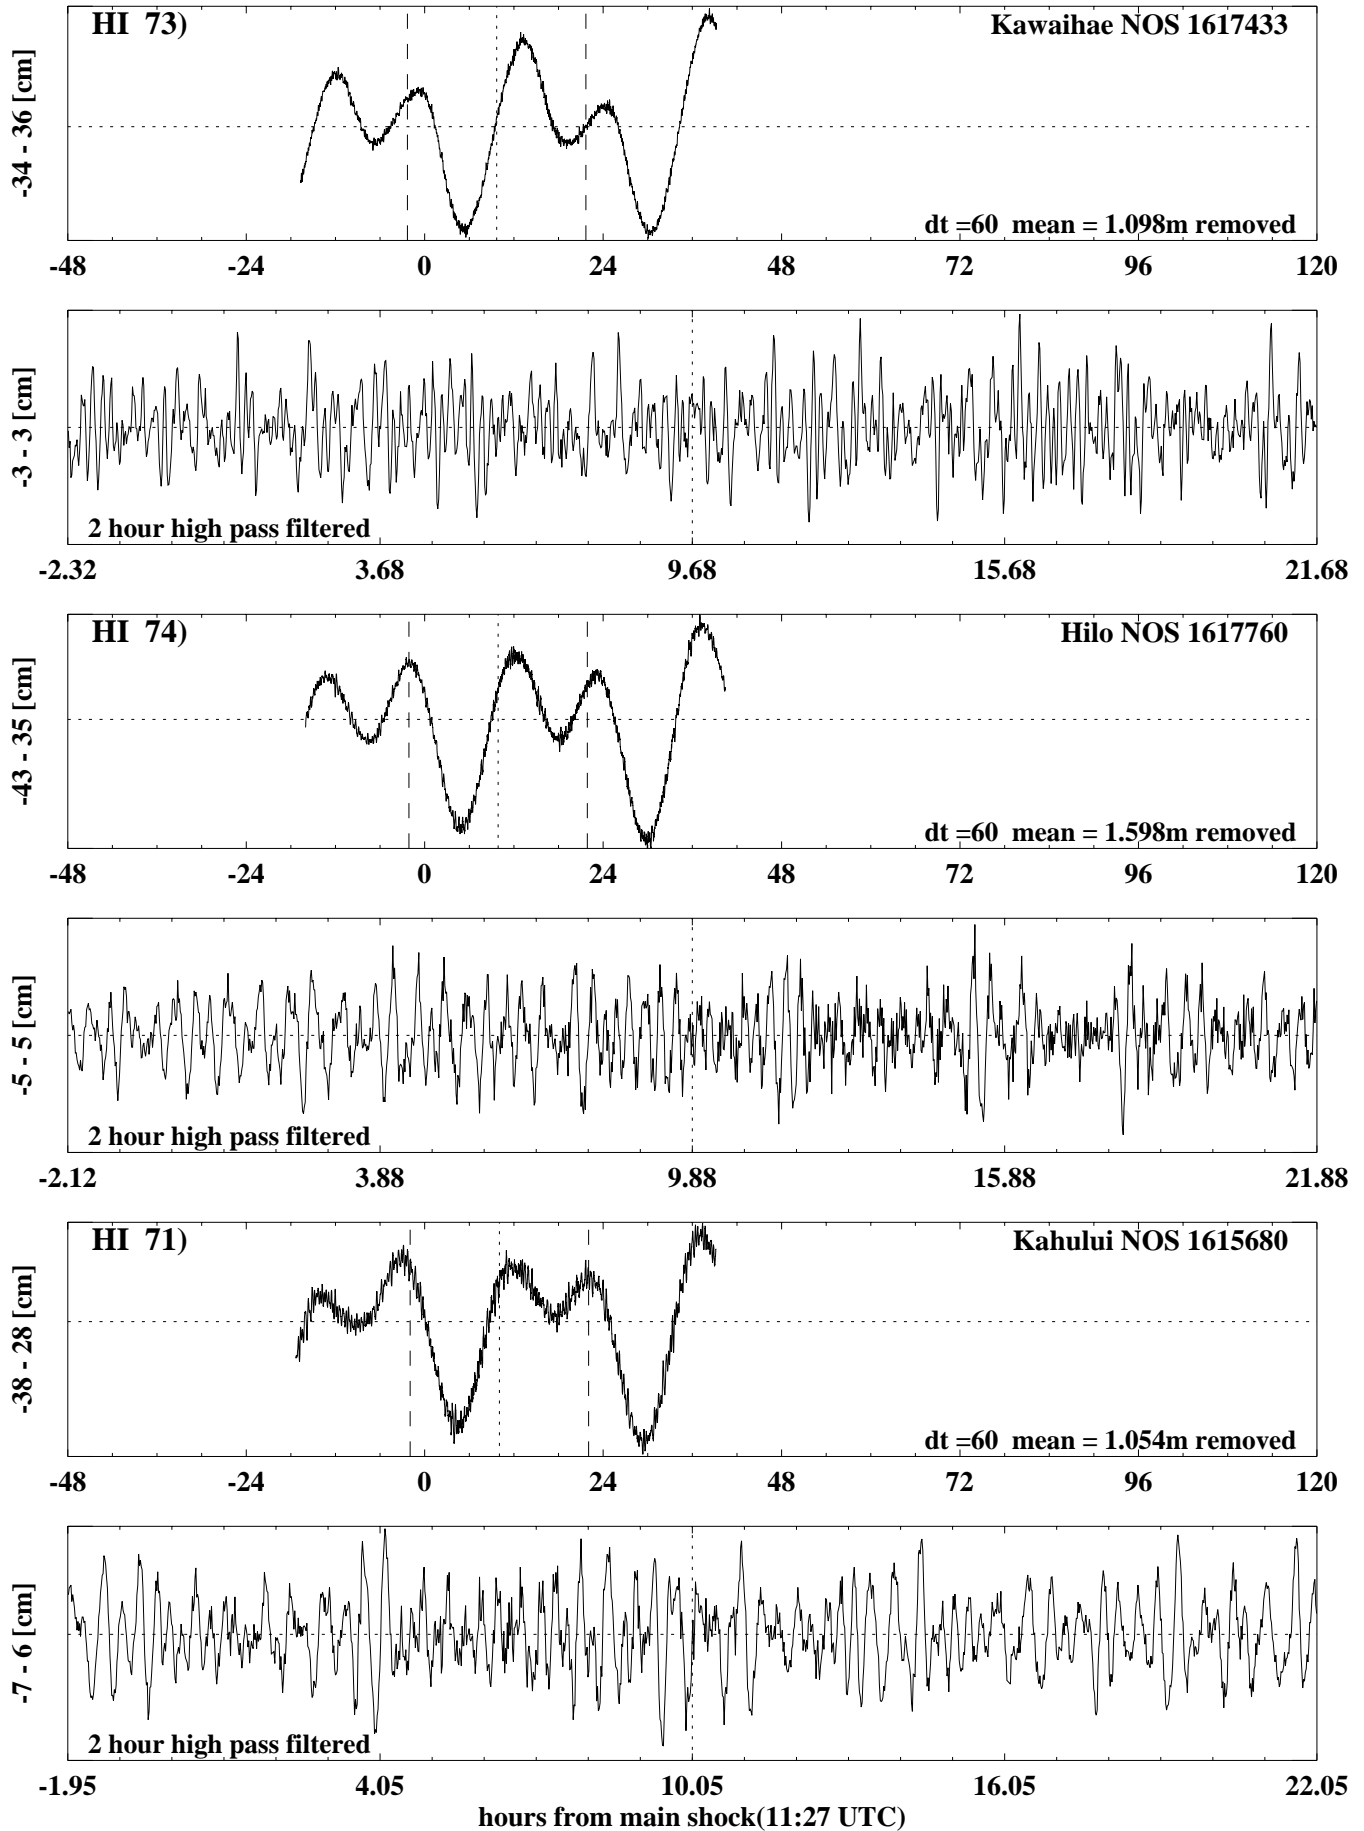

17 July 1998 Papua New Guinea Tsunami

17 July 1998 Papua New Guinea Tsunami

hours from main shock(11:27 UTC)

17 July 1998 Papua New Guinea Tsunami

17 July 1998 Papua New Guinea Tsunami