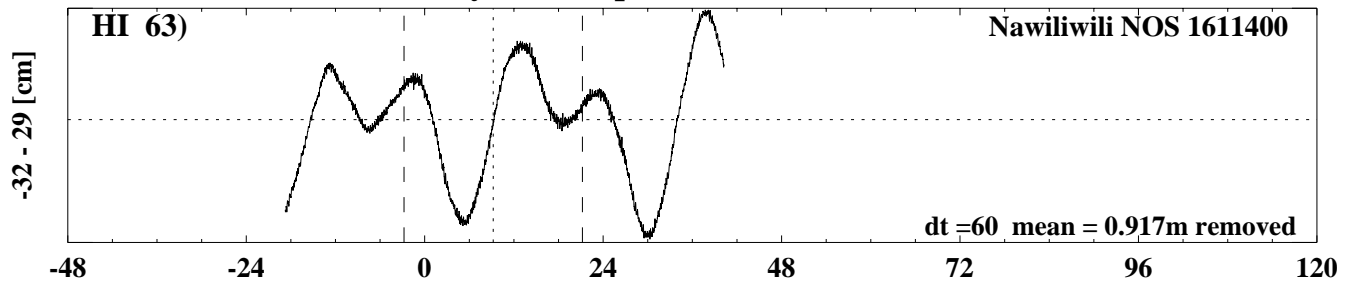

17 July 1998 Papua New Guinea Tsunami

17 July 1998 Papua New Guinea Tsunami

hours from main shock(11:27 UTC)

17 July 1998 Papua New Guinea Tsunami

17 July 1998 Papua New Guinea Tsunami