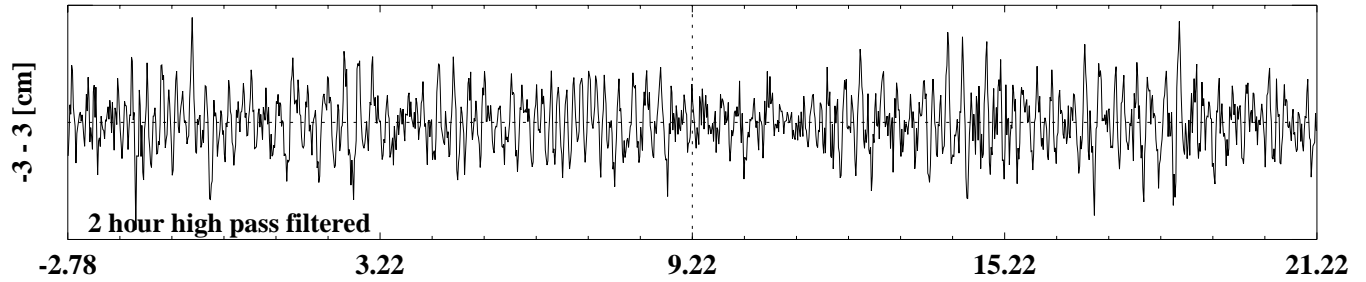

17 July 1998 Papua New Guinea Tsunami

17 July 1998 Papua New Guinea Tsunami

hours from main shock(11:27 UTC)

17 July 1998 Papua New Guinea Tsunami

17 July 1998 Papua New Guinea Tsunami