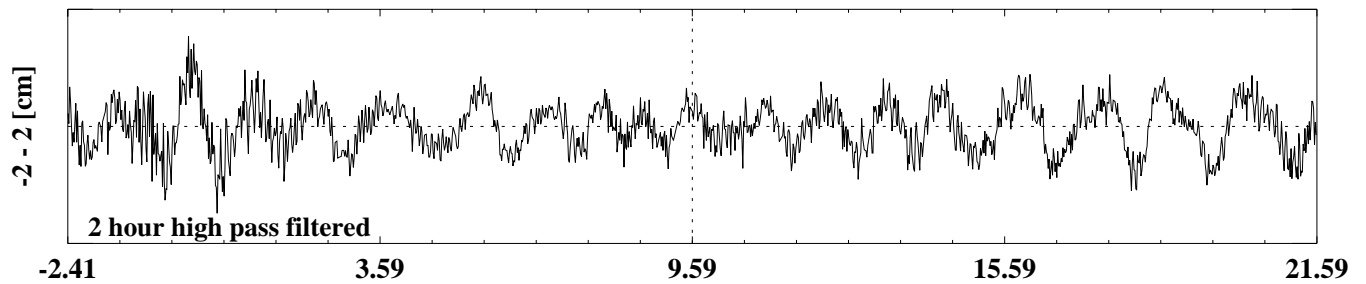

17 July 1998 Papua New Guinea Tsunami

17 July 1998 Papua New Guinea Tsunami

hours from main shock(11:27 UTC)

17 July 1998 Papua New Guinea Tsunami

17 July 1998 Papua New Guinea Tsunami