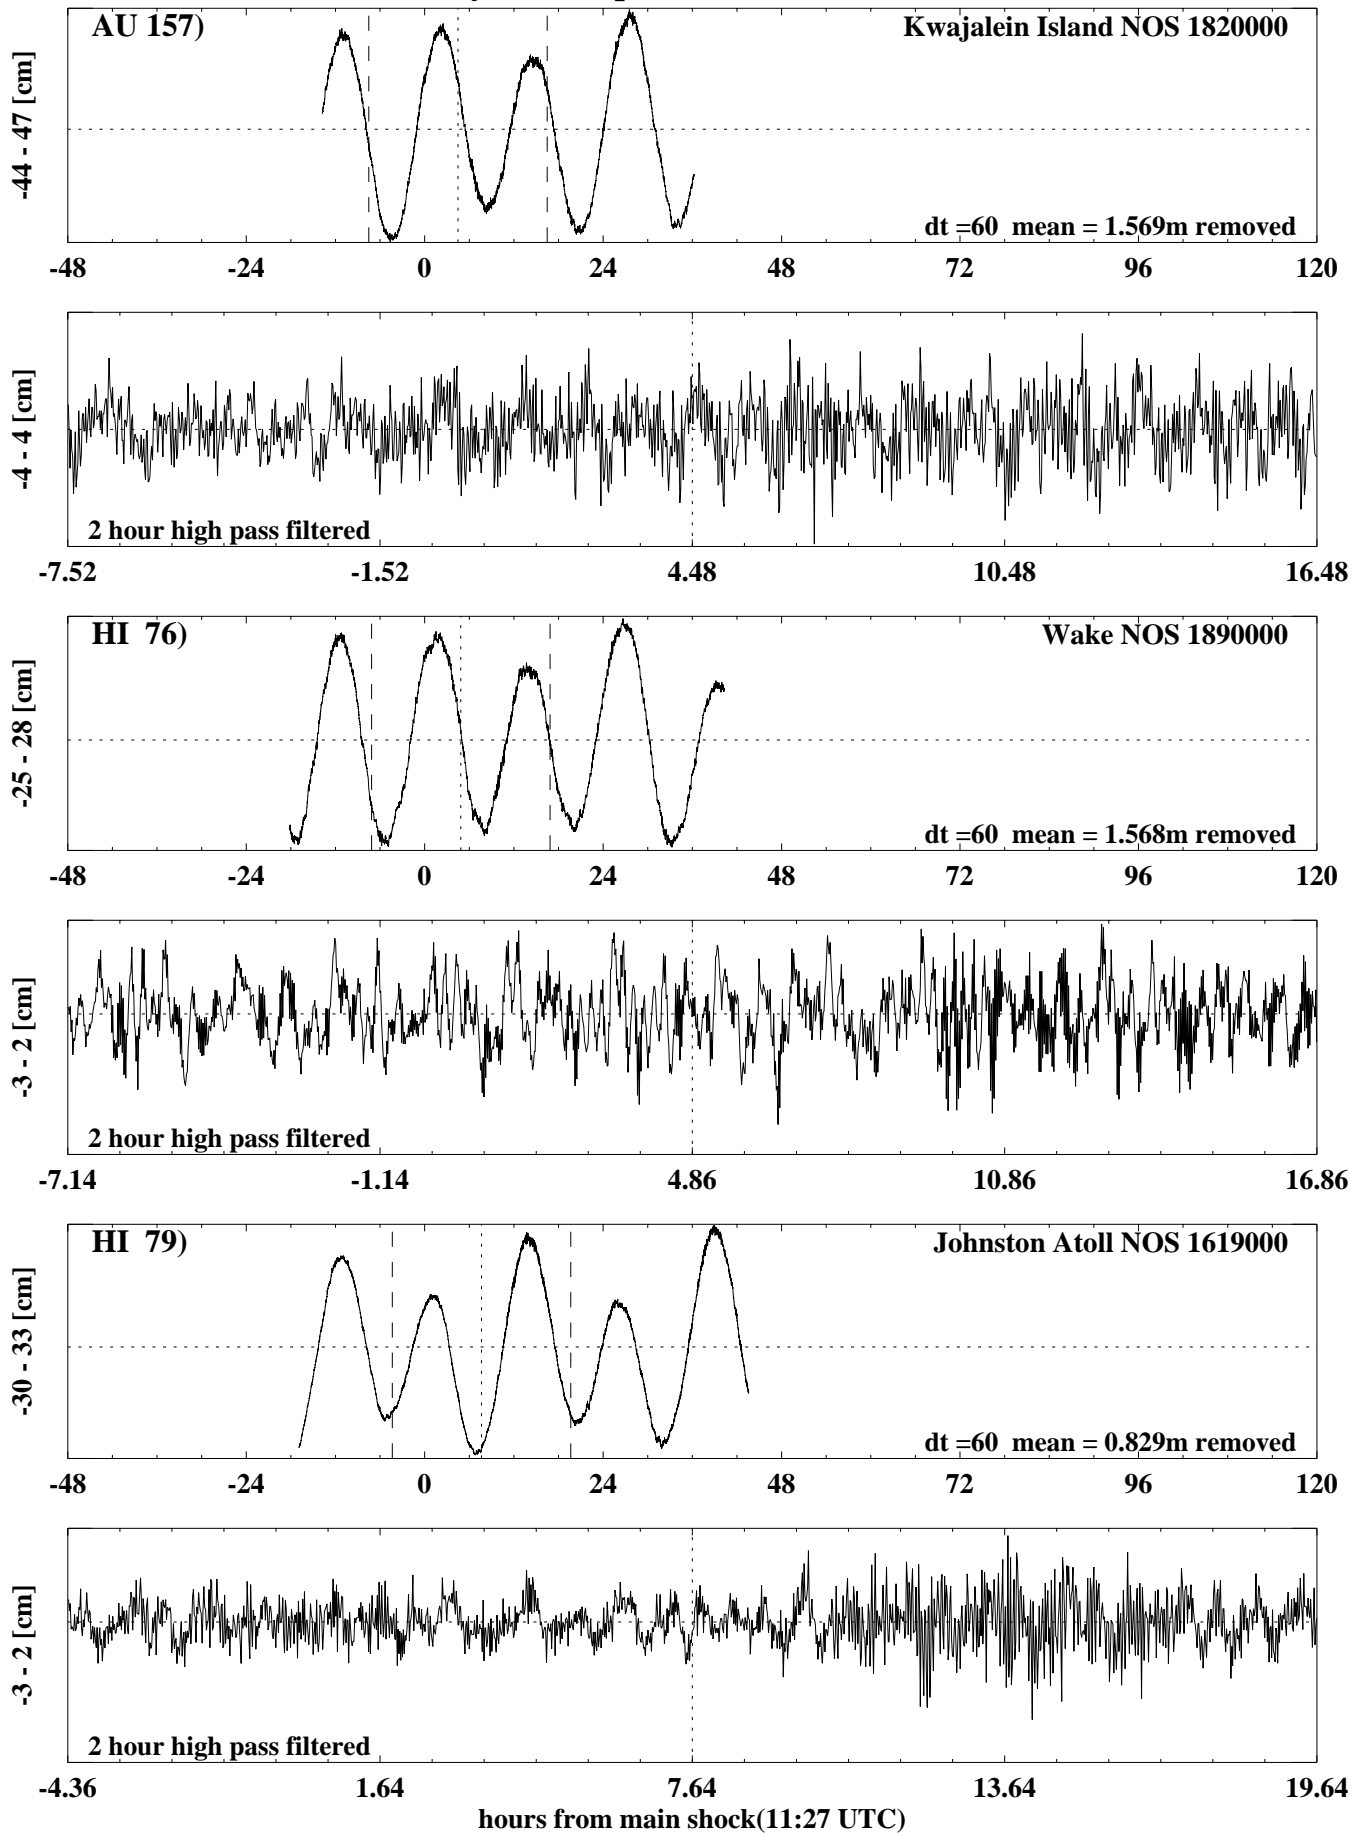

17 July 1998 Papua New Guinea Tsunami

17 July 1998 Papua New Guinea Tsunami

hours from main shock(11:27 UTC)

17 July 1998 Papua New Guinea Tsunami

17 July 1998 Papua New Guinea Tsunami