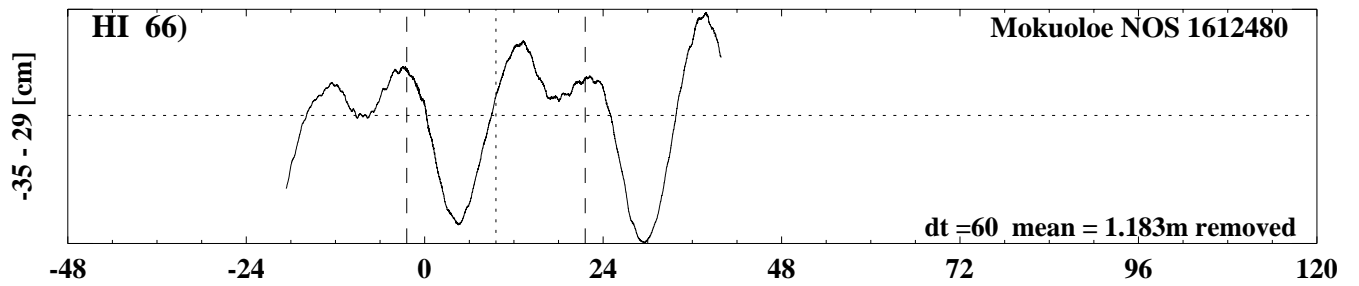

17 July 1998 Papua New Guinea Tsunami

17 July 1998 Papua New Guinea Tsunami

hours from main shock(11:27 UTC)

17 July 1998 Papua New Guinea Tsunami

17 July 1998 Papua New Guinea Tsunami